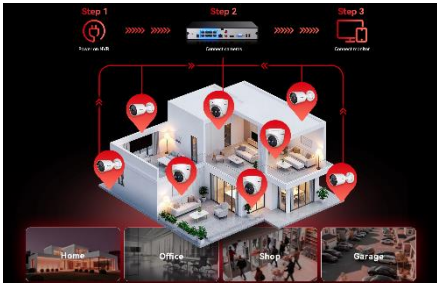

IP-COM

IK8P-4BTC

**4MP Full-Color PoE Security Kit
8 Cameras and 1 NVR**

IK8P-4BTC

4MP Full-Color PoE Security Kit (8 Cameras and 1 NVR)

Description

Enterprise-Grade ONVIF-Compliant PoE Security System: Integrates a 4K NVR (supports up to 10TB HDD) with 8 × 4MP HD metal weatherproof cameras (4 bullet cameras and 4 turret cameras). Utilizes IEEE 802.3af power delivery and H.265+ encoding for optimized operation. Deploys across stores, garages, factories, indoor/outdoor homes, and offices with IP67-rated all-weather protection and industrial-grade reliability. Provides multi-platform access via Web interfaces, PC clients, and mobile apps for live viewing, playback, management, and real-time alarm notifications. Complete with all accessories for easy installation.

Main Features

Plug and Play

Simply plug in power, connect network cable, and they will automatically search, add, and display video feed. No additional configuration needed.

Complete Accessories Effortless Installation